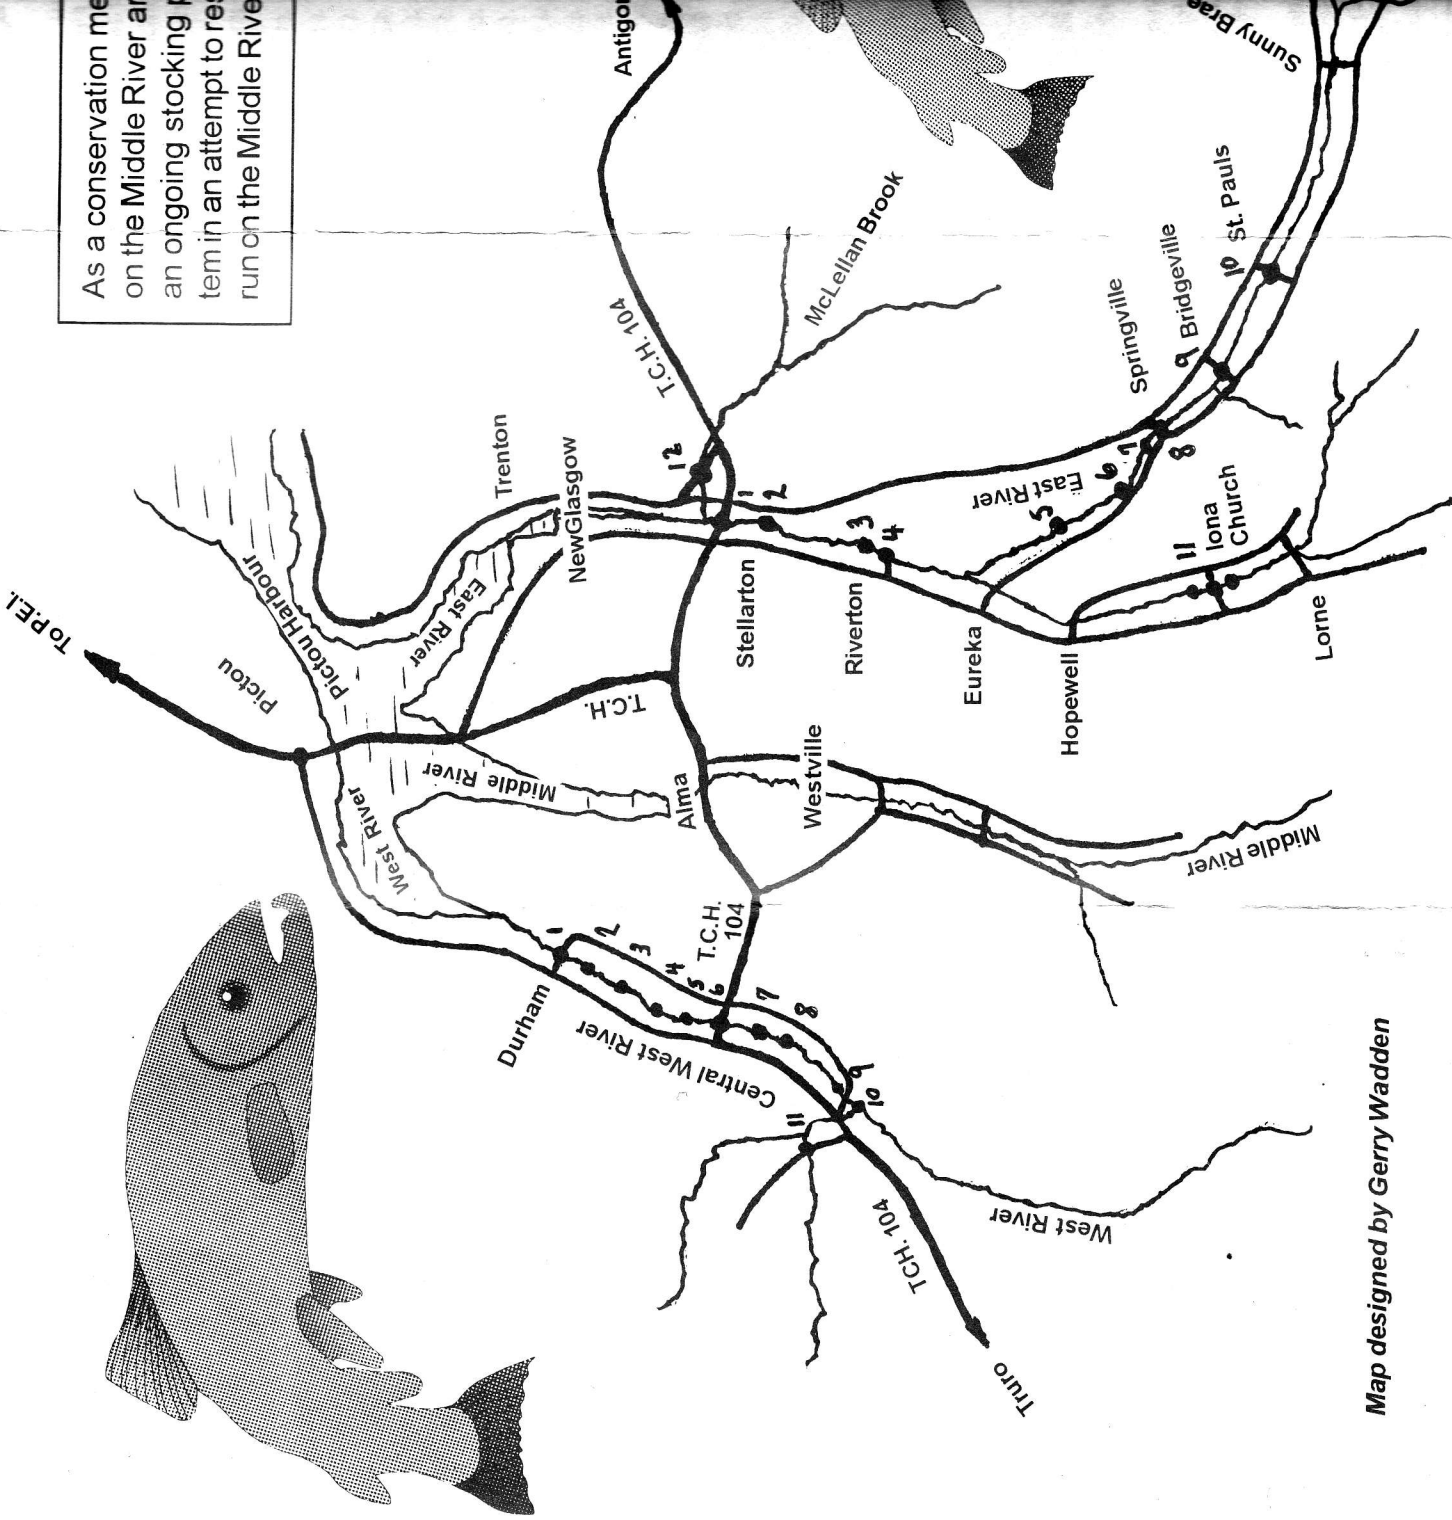

East And West Rivers Salmon Pools And Access Roads

Major Pools

East River

1. Tidal Pool - T.C.H. Bridge
2. Fultons
3. Basin
4. Black Rock
5. School House
6. Island East River Pools or Flats
7. Swimming Hole
8. Cemetery Pools
9. Bridgeville Pools
10. St Pauls Bridge
11. Iona Church Pools
12. Thompsons

West River

1. Tidal Pool - Durham Bridge
2. Graveyard
3. Emerys
4. Berry Fields
5. Ledge
6. Bridge Pool - T.C.H.
7. Yorks
8. Power Line
9. Lime Rock Bridge
10. Park Pool
11. Gulverts - 6 Mile Brook

As a conservation measure on the Middle River an ongoing stocking program in an attempt to re-run on the Middle River

Map designed by Gerry Wadden